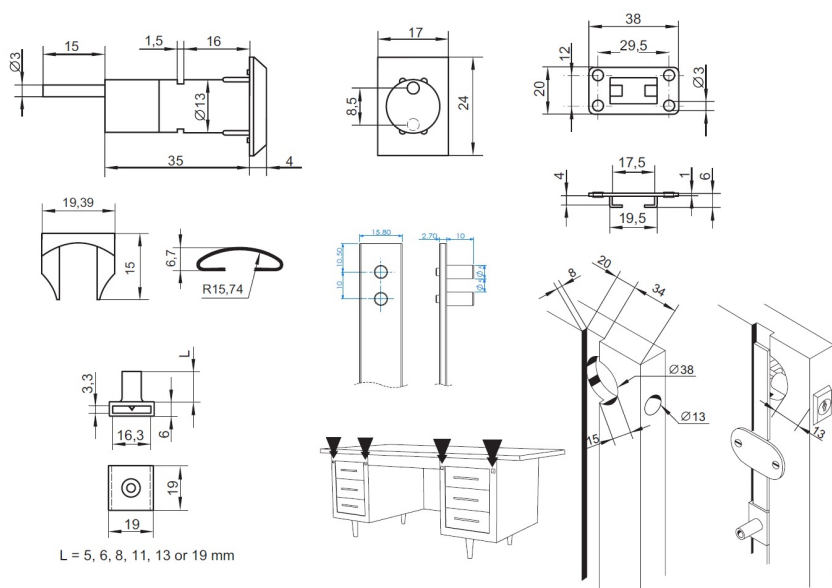

PRODUCT SHEET

Description:

Central Lock 4103/600mm, NPL, 13mm Pegs, CK SISO, W/Accessories & Bar

Item number:

14.04.044-0

Units	Box	Carton	HS Code	Barcode
Pcs.	24	120	8301300000	
				5704866038430

SISO A/S

Mileparken 11
DK-2740 Skovlunde
Denmark
VAT: DK 24786013